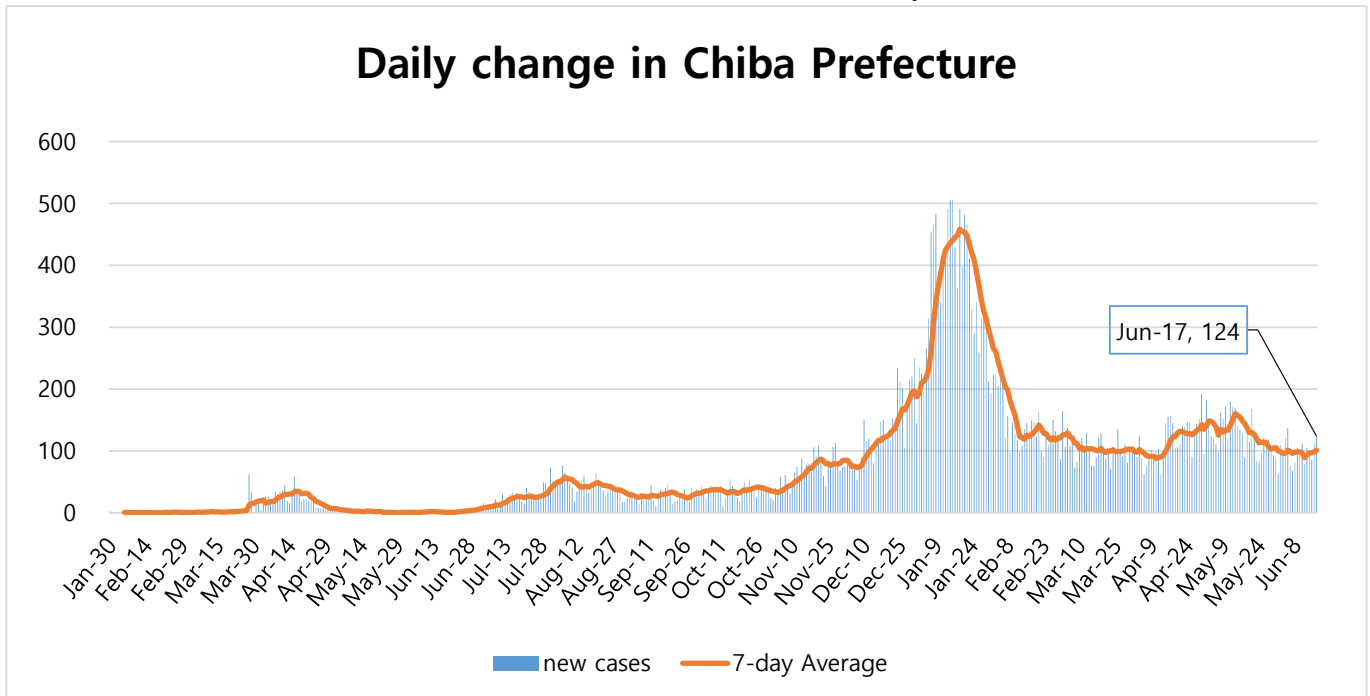

Updates on Covid-19 in Chiba

Last update : June 17, 2021

More Information

<https://www.pref.chiba.lg.jp/shippei/press/2019/ncov-index.html>