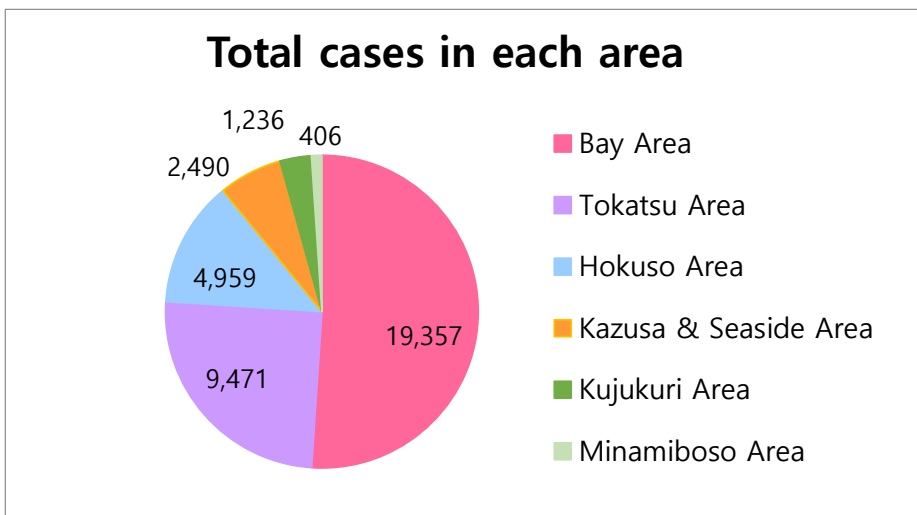

Updates on Covid-19 in Chiba

Last update : June 17, 2021

More Information

<https://www.pref.chiba.lg.jp/shippei/press/2019/ncov-index.html>